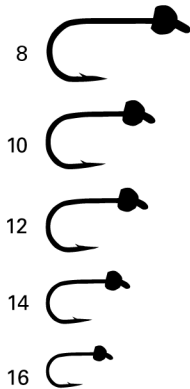

TROUT

NYMPH / EMERGER FLY HOOKS

GH

FLASH POINT

GOLD HEADED

At last, an end to the time consuming task of fitting the gold head to the shank of the hook. These are already fixed to a down eye wide gape medium shank wet fly hook Finish bronze.

- SIZE / #8, 10, 12, 14, 16
- 10 本入り
- ¥1,800

GHLS

GOLD HEADED LONG SHANK

After the launch last year of the GHH, we have been asked to produce the same hook but in a longer version. The hook is based on the YH1A nymph hook and the bead is super-glued to the hook.

- SIZE / #8, 10, 12, 14, 16
- 10 本入り
- ¥1,800

IN

FLASH POINT

IDEAL NYMPH

An all-round wet fly hook great for nymph, standard wet fly patterns and wake flies. The neat micro barb and strong sharp point give great hook ups. Finish Black Nickel.