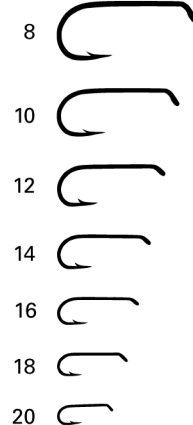

TROUT

NYMPH / EMERGER FLY HOOKS

GH

FLASH POINT

GOLD HEADED

At last, an end to the time consuming task of fitting the gold head to the shank of the hook. These are already fixed to a down eye wide gape medium shank wet fly hook Finish bronze.

- SIZE / #8, 10, 12, 14, 16
- 10 本入り
- ¥1,800

GHLS

GOLD HEADED LONG SHANK

After the launch last year of the GHH, we have been asked to produce the same hook but in a longer version. The hook is based on the YH1A nymph hook and the bead is super-glued to the hook.

- SIZE / #8, 10, 12, 14, 16
- 10 本入り
- ¥1,800

IN

FLASH POINT

IDEAL NYMPH

An all-round wet fly hook great for nymph, standard wet fly patterns and wake flies. The neat micro barb and strong sharp point give great hook ups. Finish Black Nickel.

- SIZE / #8, 10, 12, 14, 16, 18, 20
- 25 本入り
- ¥1,800