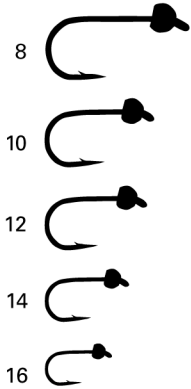

TROUT

NYMPH / EMERGER FLY HOOKS

GH

FLASH POINT

GOLD HEADED

At last, an end to the time consuming task of fitting the gold head to the shank of the hook. These are already fixed to a down eye wide gape medium shank wet fly hook Finish bronze.

- SIZE / #8, 10, 12, 14, 16
- 10 本入り
- ¥1,800

GHLS

GOLD HEADED LONG SHANK

After the launch last year of the GHH, we have been asked to produce the same hook but in a longer version. The hook is based on the YH1A nymph hook and the bead is super-glued to the hook.

- SIZE / #8, 10, 12, 14, 16
- 10 本入り
- ¥1,800

IN

FLASH POINT

IDEAL NYMPH

An all-round wet fly hook great for nymph, standard wet fly patterns and wake flies. The neat micro barb and strong sharp point give great hook ups. Finish Black Nickel.